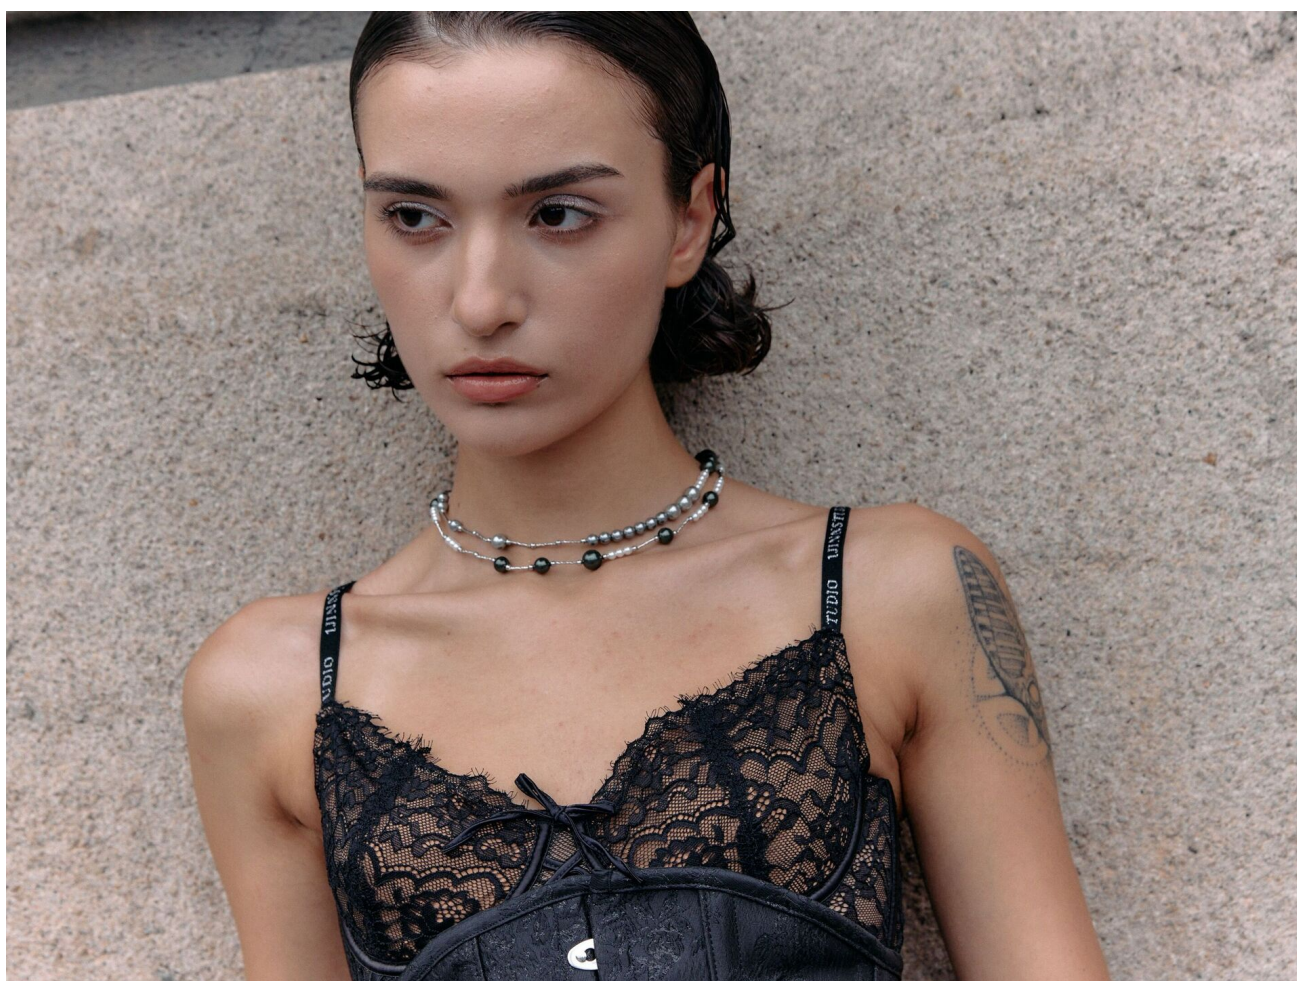

ALIA NIYAZ

height 5'10" · bust 31.5" · waist 23.5" · hips 35" · dress 36 EU/6 US/8 UK

shoes size 41 EU/10 US/7 UK · hair brown · eyes brown